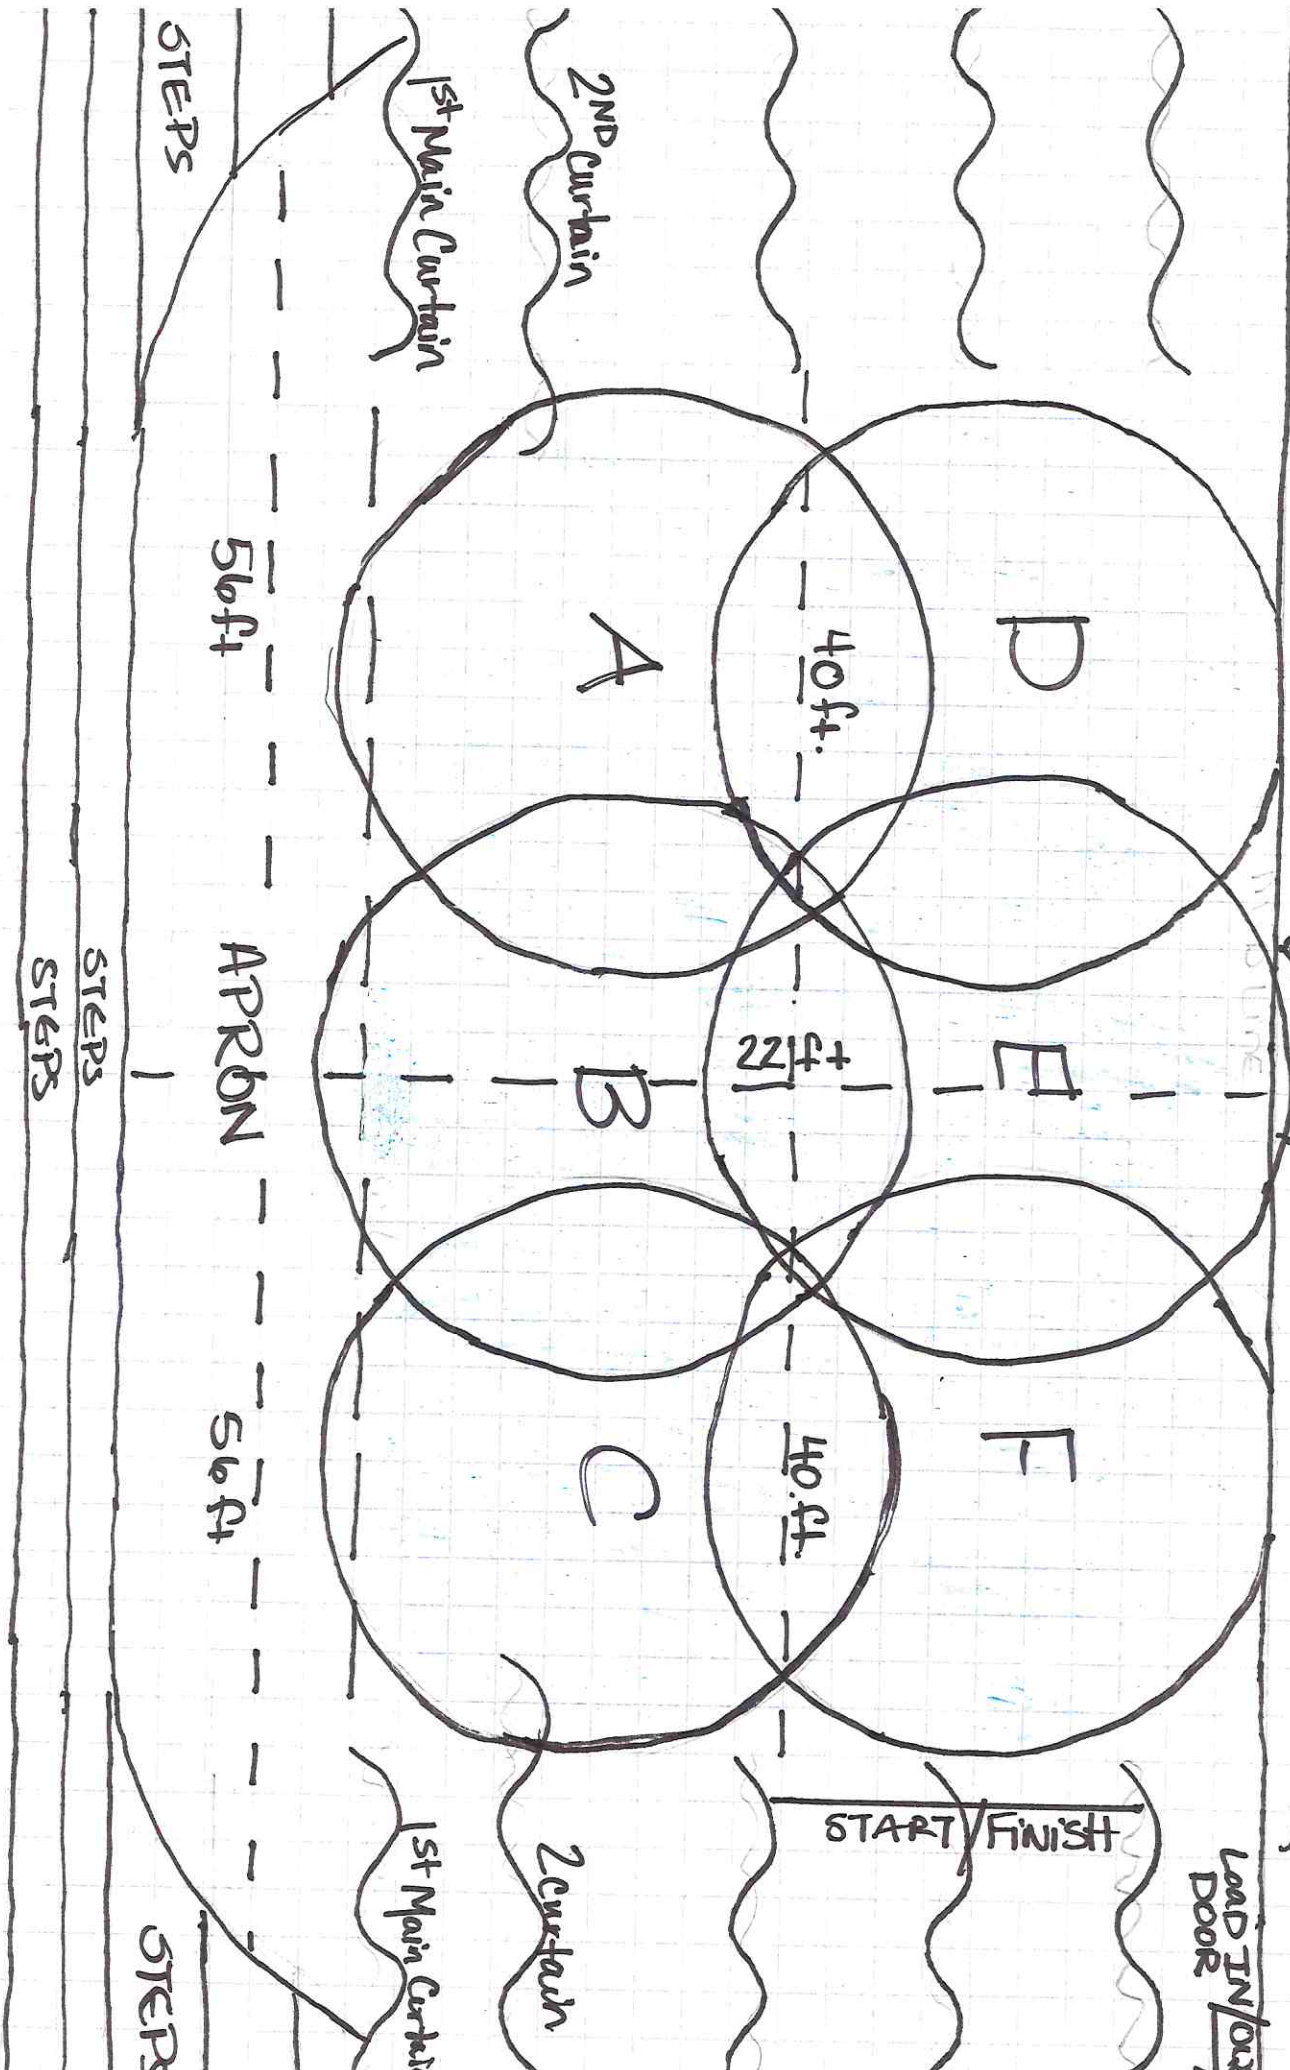

Crossover
3.5 ft

BACKWALL

Crossover
3.5 ft

LOAD IN/OUT
DOOR

STEPS

56 ft

APRON

56 ft

STEPS

STEPS
STEPS

START/FINISH

2ND Curtain
1st Main Curtain

2nd Curtain
1st Main Curtain

A

B

C

D

E

F

40 ft.

22 ft.

40 ft.

MIDLINE