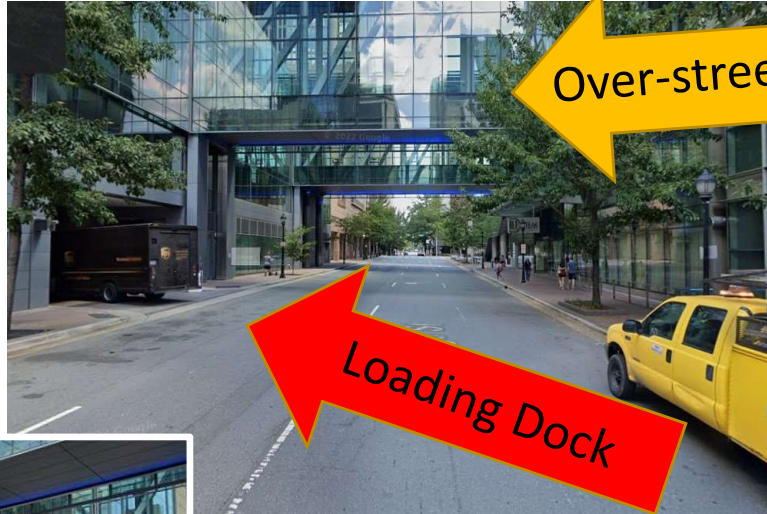

BLUMENTHAL
PERFORMING ARTS

LOADING DOCK DIRECTIONS

View of Loading Dock approach, looking North up College Street at the corner of College & Trade.

GPS ADDRESS

139 N College Street
Charlotte, NC 28202

Heading North on College Street the dock will be on your left as you approach the back side of Blumenthal. It is a left-hand turn **BEFORE** you reach the skybridge.

College Street is **ONE WAY**, so you will need to approach from the south-west side of the city (Trade Street or points further west)